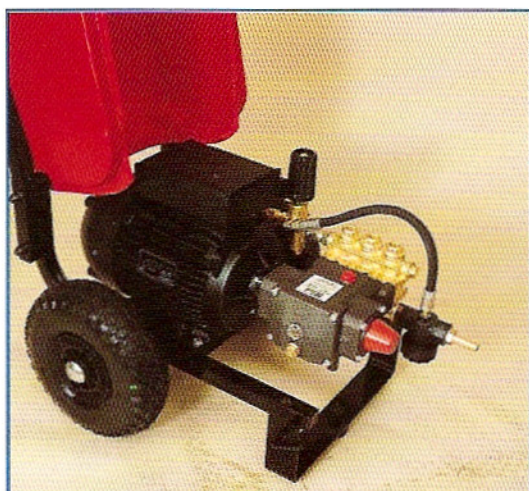

# Bulldog MK4 - Cold Water Washer

**A Heavy Duty Cold Water Washer designed of a rugged construction to be suitable for all industrial and agricultural purposes.**

## Design Features

- Heavy Duty Mild Steel Powder Coated Frame
- Polyethylene Cover
- Handle folds down for storage or transport

## Specification

- **Thermal Cut Out** for any overload on power
- Long Life Slow Speed Three Ceramic Piston Pump - running at 1400 rpm this pump is ideal for suction feed.
- Adjustable Pressure Unloader Valve
- Fully Adjustable Low Pressure Detergent Injector - no disinfectant or detergent goes through the pump.
- Supplied with 10M High Pressure Hose/Gun & Lance.
- Turbo Nozzle available as an optional extra.

## Technical Characteristics

Model	Single Phase	Three Phase
Pump outlet	1600psi	2200psi
Consumption	12 LPM	15 LPM
Electrical Motor	3 HP	5.5 HP
Jet Supplied	15 degree	15 degree
Water Inlet	12.5 mm	12.5 mm
Input Cable	6 metres	6 metres
Voltage	230V	400V