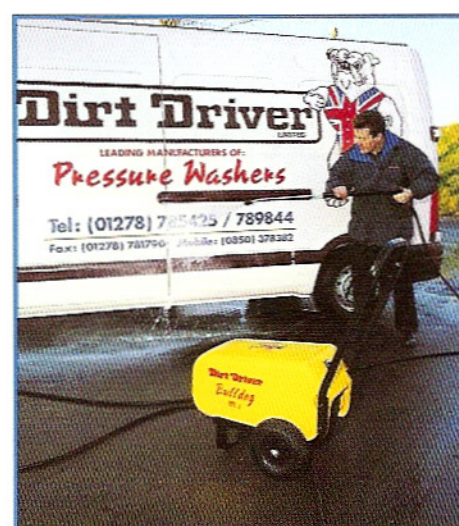

Bulldog MK4 - Cold Water Washer

A Heavy Duty Cold Water Washer designed of a rugged construction to be suitable for all industrial and agricultural purposes.

Design Features

- Heavy Duty Mild Steel Powder Coated Frame
- Polyethylene Cover
- Handle folds down for storage or transport

Specification

- **Thermal Cut Out** for any overload on power
- Long Life Slow Speed Three Ceramic Piston Pump - running at 1400 rpm this pump is ideal for suction feed.
- Adjustable Pressure Unloader Valve
- Fully Adjustable Low Pressure Detergent Injector - no disinfectant or detergent goes through the pump.
- Supplied with 10M High Pressure Hose/Gun & Lance.
- Turbo Nozzle available as an optional extra.

Technical Characteristics

Model	Single Phase	Three Phase
Pump outlet	1600psi	2200psi
Consumption	12 LPM	15 LPM
Electrical Motor	3 HP	5.5 HP
Jet Supplied	15 degree	15 degree
Water Inlet	12.5 mm	12.5 mm
Input Cable	6 metres	6 metres
Voltage	230V	400V

Manufactured for and distributed by:

Demonstration without obligation

We reserve the right to amend specification of our equipment and accessories without prior notification.