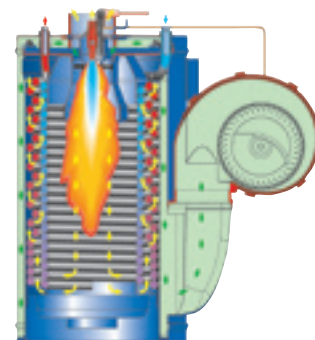

Industrial hot water pressure washer

- **EcoPower**
Low fuel consumption with high heating performance. Efficiency levels > 92%. Reduced air pollution.
- **SilentPower**
1450 rpm (1450 rpm 50 Hz), 4-pole motors in every Nilfisk-ALTO NEPTUNE deliver dramatic reductions in sound level compared to 2-pole motors. They also extend the life time of the pump.
- **QuickService**
Maintenance costs are minimised because serviceability is maximised in the Nilfisk-ALTO NEPTUNE. Reduce service time by up to 25%.
- **ERGO System**
Offers maximum ease of use on spray guns, lances, nozzles and couplings. The comfort will considerably reduce the user's level of fatigue at the end of the cleaning operation.
- **Compact Design - Mid-Range Performance**
In spite of it's compact design taken from the NEPTUNE 3, the NEPTUNE 4 is a true mid range pressure washer, offering many features, a heavy duty motor pump and mid-range performance.

Standard Accessories

	4-25	4-28	4-42	4-49	4-54
ERGO Gun	Ergo 1000	Ergo 1000	Ergo 1000	Ergo 1000	Ergo 1000
ERGO Lance	Universal	Universal	Universal	Universal	Universal
Tornado Plus nozzle	●	●	●	●	●
ERGO Coupling System	●	●	●	●	●
Full-ceramic piston sleeves	●	●	●	●	●
Hose Reel	○	○	○	○	○

Other models available: On variants 4-28X, 4-42X, 4-49x, and 4-54X same specifications apply but with added hose reel.

Standard Accessories - ● Optional Accessories - ○

BOILER TECHNOLOGY

EcoPower
Clean Performance